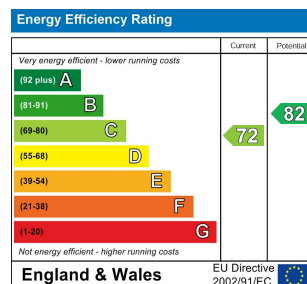

DIRECTIONS

CONTACT

4 Albany Road
Birmingham
West Midlands
B17 9JX

E: lettings@carterssurveyors.co.uk
T: 0121 803 4708
carterssurveyors.co.uk

CARTERS
Chartered Surveyors